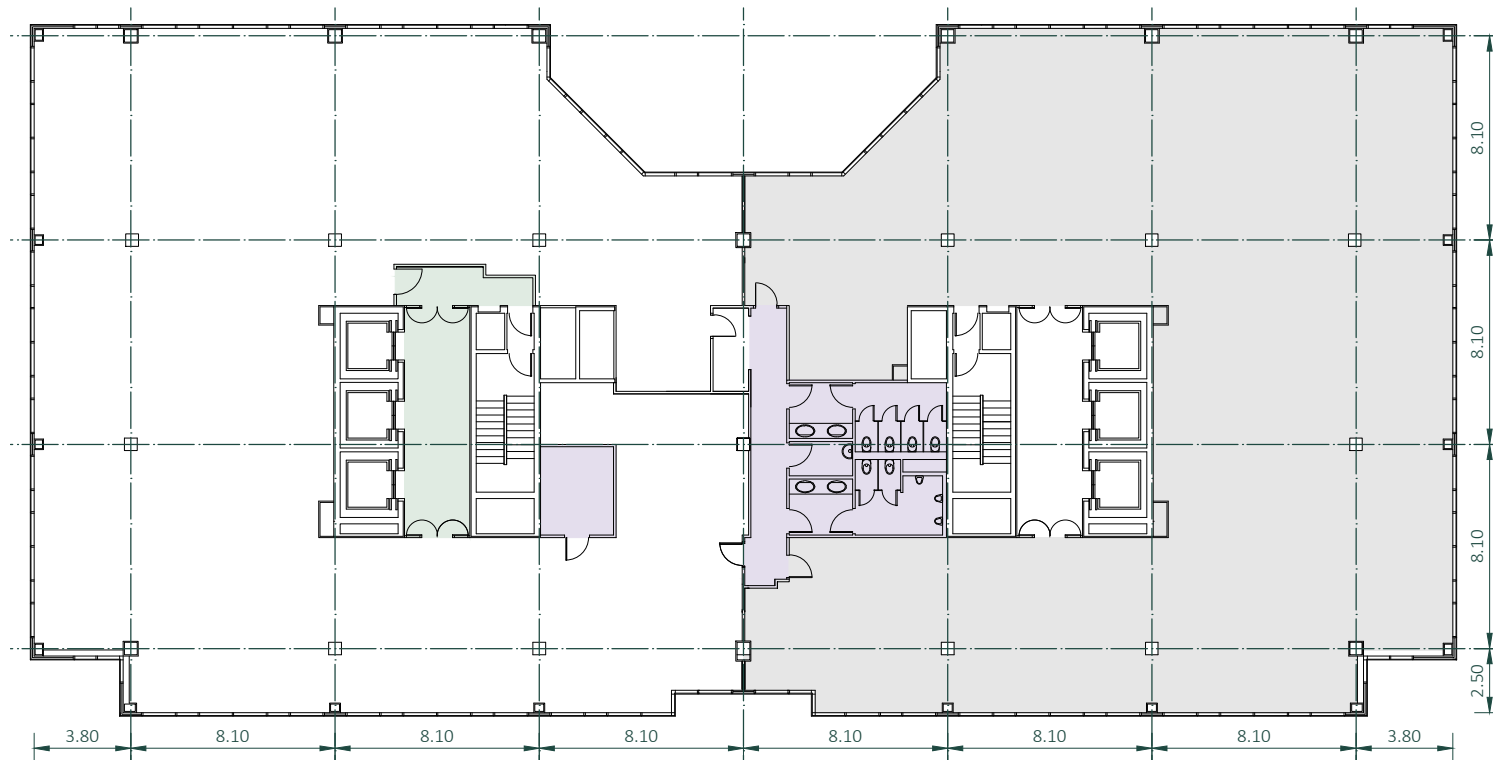

BANK CENTER Offices

 Platina I Tower Common Area

 Floor Common Area

 Space available
Net area: 594.57 m²
Office Area with Floor Common Area: 628.25 m²
Gross area: 678.51 m²

PLATINA TOWER 8th FLOOR

Hercegprímás Street

Szabadság Square

Arany János Street

Sas Street

sc = 1:300 (ISO A4)
1 m 5 m